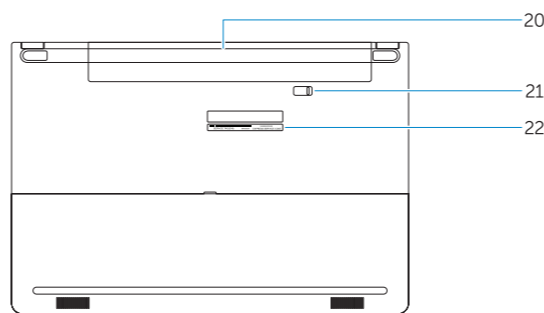

Dell.com/contactdell

Dell.com/regulatory_compliance

P50F

P50F001

Latitude 15-3560

Features

Funkce | Jellemzők | Funkcje | Vlastnost

1. Camera
2. Camera-status light
3. Microphone
4. Power button (No LED indicator)
5. Security-cable slot
6. VGA connector
7. USB 2.0 connector
8. Memory card reader
9. Fingerprint reader (optional)
10. Battery-status light
11. Hard-drive activity light
12. Power-status light
13. Speakers
14. Touchpad
15. Headset connector
16. USB 3.0 connector (2)
17. HDMI connector
18. Network connector
19. Power connector
20. Battery
21. Battery release latch
22. Service-tag label