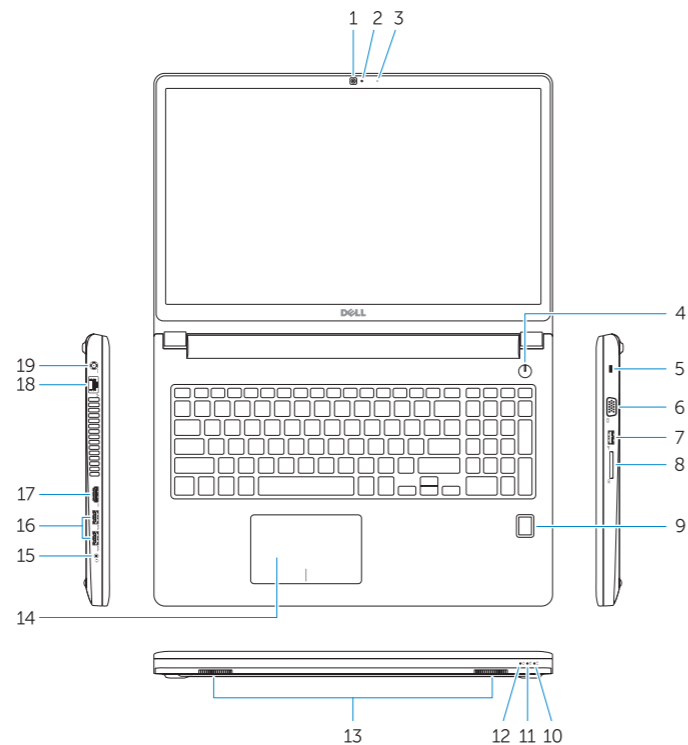

Dell.com/contactdell

Dell.com/regulatory_compliance

P50F

P50F001

Latitude 15-3560

Features

Funkce | Jellemzők | Funkcje | Vlastnost

1. Camera
2. Camera-status light
3. Microphone
4. Power button (No LED indicator)
5. Security-cable slot
6. VGA connector
7. USB 2.0 connector
8. Memory card reader
9. Fingerprint reader (optional)
10. Battery-status light
11. Hard-drive activity light
12. Power-status light
13. Speakers
14. Touchpad
15. Headset connector
16. USB 3.0 connector (2)
17. HDMI connector
18. Network connector
19. Power connector
20. Battery
21. Battery release latch
22. Service-tag label